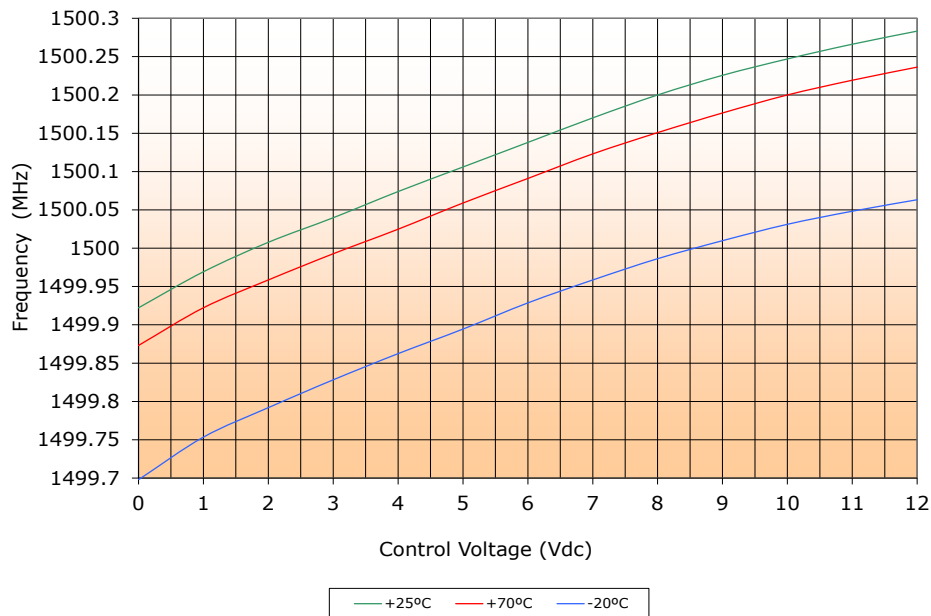

VOLTAGE CONTROLLED SAW OSCILLATOR

SURFACE MOUNT MODEL: HFSO1500-5

1500 MHz

PERFORMANCE PLOTS

VOLTAGE CONTROLLED SAW OSCILLATOR SURFACE MOUNT MODEL: HFSO1500-5

1500 MHz

PERFORMANCE PLOTS

VOLTAGE CONTROLLED SAW OSCILLATOR

SURFACE MOUNT MODEL: HFSO1500-5

1500 MHz

PERFORMANCE PLOTS