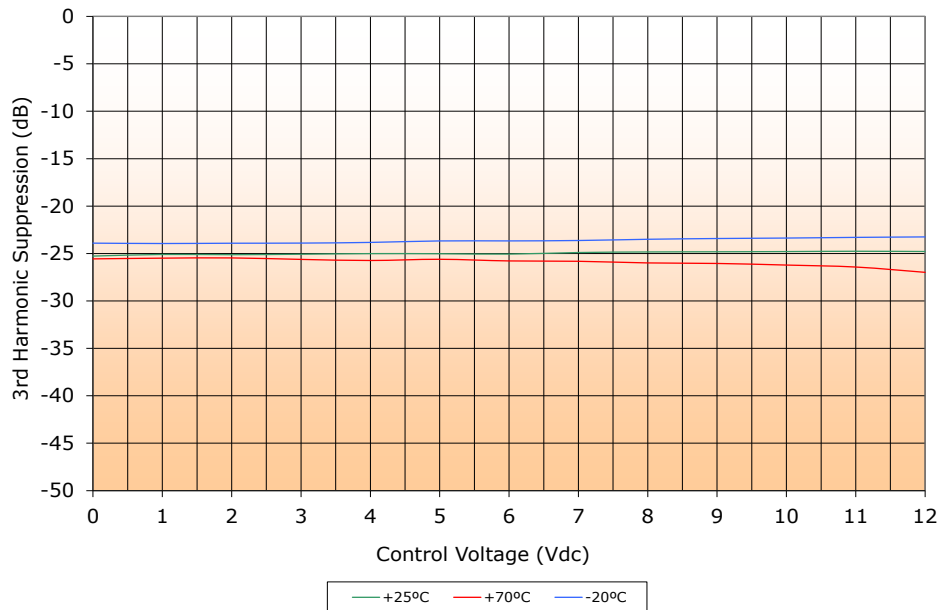

VOLTAGE CONTROLLED SAW OSCILLATOR

SURFACE MOUNT MODEL: HFSO1500-5

1500 MHz

PERFORMANCE PLOTS

VOLTAGE CONTROLLED SAW OSCILLATOR SURFACE MOUNT MODEL: HFSO1500-5

1500 MHz

PERFORMANCE PLOTS

VOLTAGE CONTROLLED SAW OSCILLATOR

SURFACE MOUNT MODEL: HFSO1500-5

1500 MHz

PERFORMANCE PLOTS