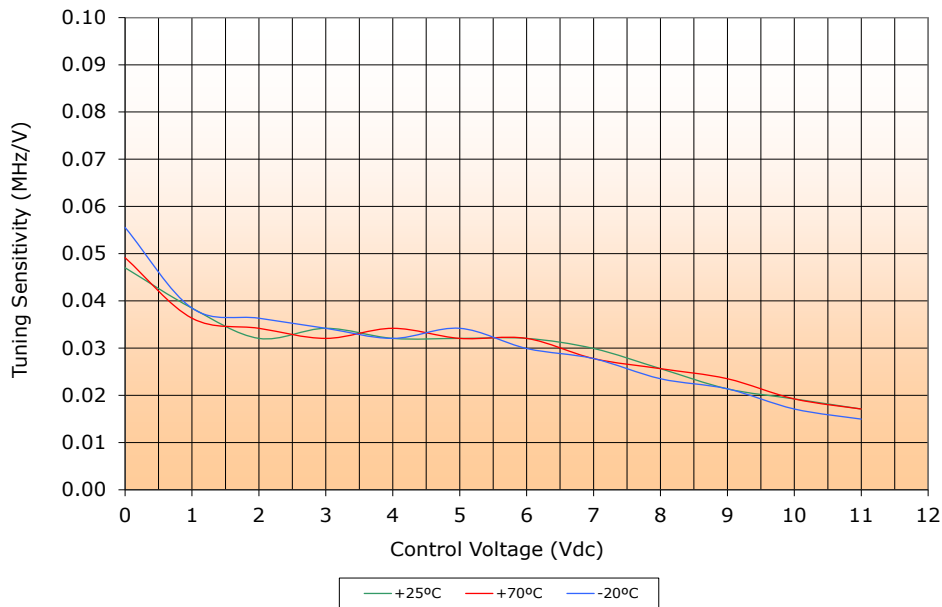

VOLTAGE CONTROLLED SAW OSCILLATOR

SURFACE MOUNT MODEL: HFSO1500-5

1500 MHz

PERFORMANCE PLOTS

VOLTAGE CONTROLLED SAW OSCILLATOR SURFACE MOUNT MODEL: HFSO1500-5

1500 MHz

PERFORMANCE PLOTS

VOLTAGE CONTROLLED SAW OSCILLATOR

SURFACE MOUNT MODEL: HFSO1500-5

1500 MHz

PERFORMANCE PLOTS