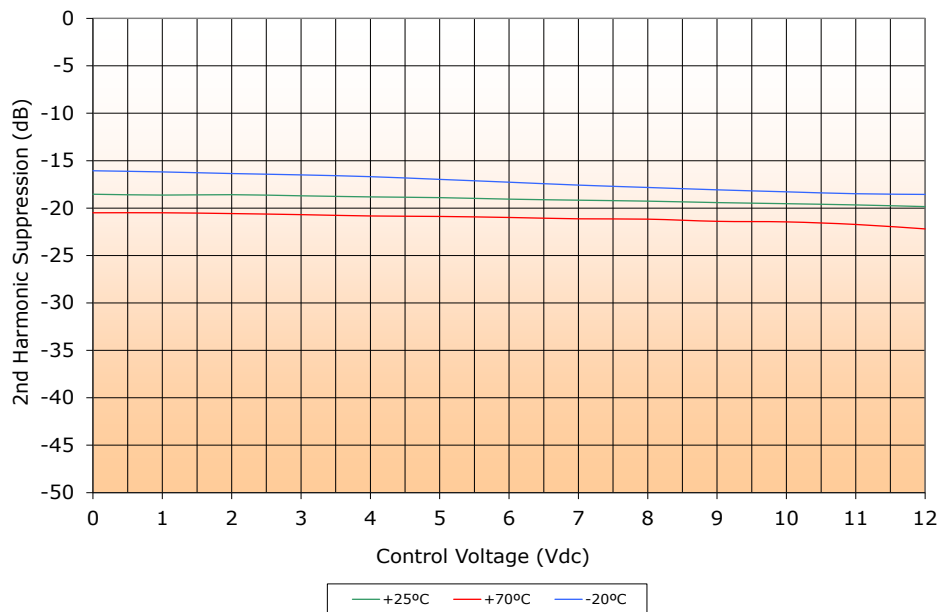

VOLTAGE CONTROLLED SAW OSCILLATOR

SURFACE MOUNT MODEL: HFSO1500-5

1500 MHz

PERFORMANCE PLOTS

VOLTAGE CONTROLLED SAW OSCILLATOR SURFACE MOUNT MODEL: HFSO1500-5

1500 MHz

PERFORMANCE PLOTS

VOLTAGE CONTROLLED SAW OSCILLATOR

SURFACE MOUNT MODEL: HFSO1500-5

1500 MHz

PERFORMANCE PLOTS