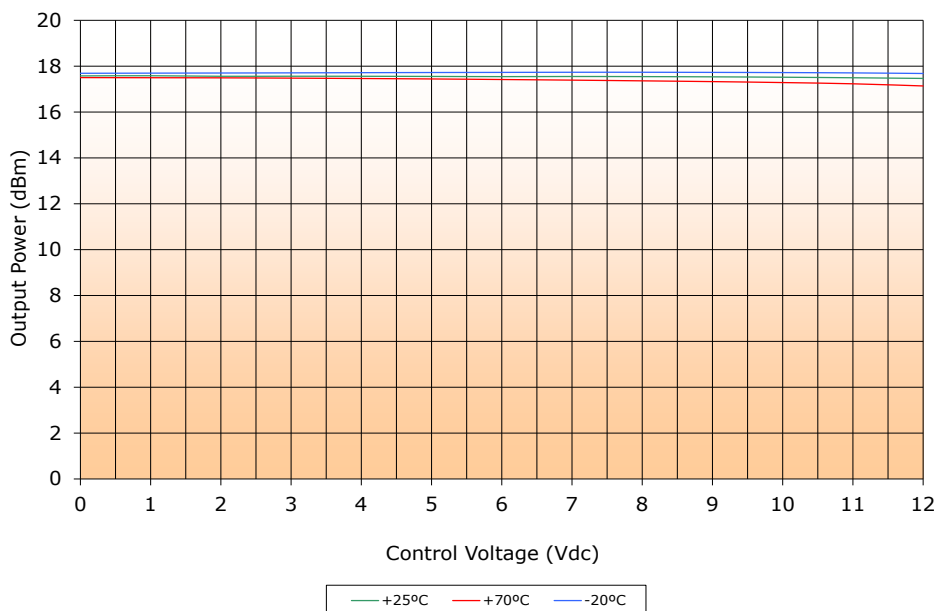

VOLTAGE CONTROLLED SAW OSCILLATOR

SURFACE MOUNT MODEL: HFSO1500-5

1500 MHz

PERFORMANCE PLOTS

VOLTAGE CONTROLLED SAW OSCILLATOR SURFACE MOUNT MODEL: HFSO1500-5

1500 MHz

PERFORMANCE PLOTS

VOLTAGE CONTROLLED SAW OSCILLATOR

SURFACE MOUNT MODEL: HFSO1500-5

1500 MHz

PERFORMANCE PLOTS