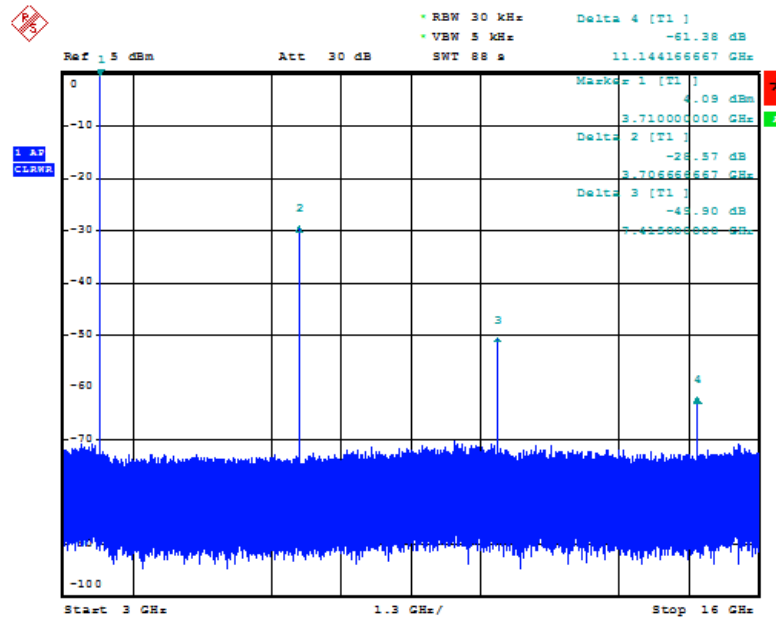

# FIXED FREQUENCY SYNTHESIZER SURFACE MOUNT MODEL: FCPH3710-10

3710 MHz

## HARMONIC SUPPRESSION

## REFERENCE SIDEBAND SUPPRESSION

PERFORMANCE PLOTS