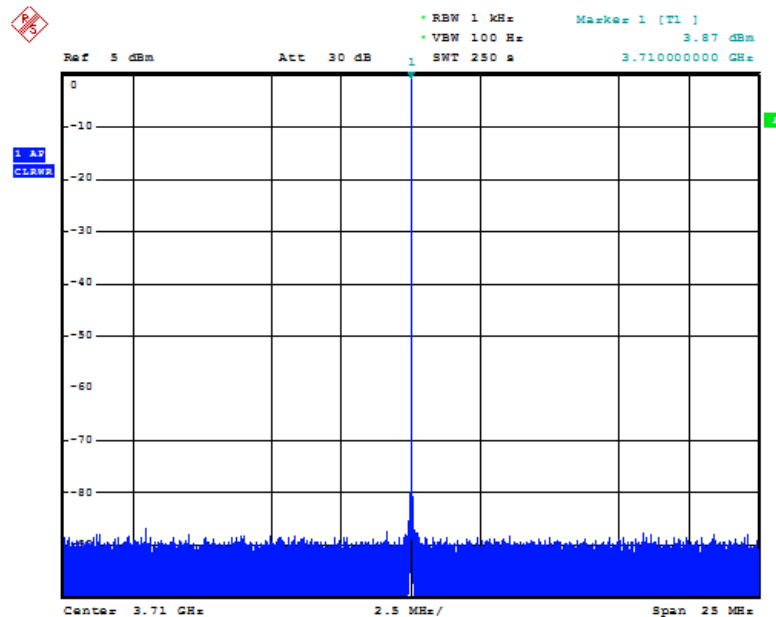

# FIXED FREQUENCY SYNTHESIZER SURFACE MOUNT MODEL: FCPH3710-10

3710 MHz

## HARMONIC SUPPRESSION

## REFERENCE SIDEBAND SUPPRESSION

PERFORMANCE PLOTS